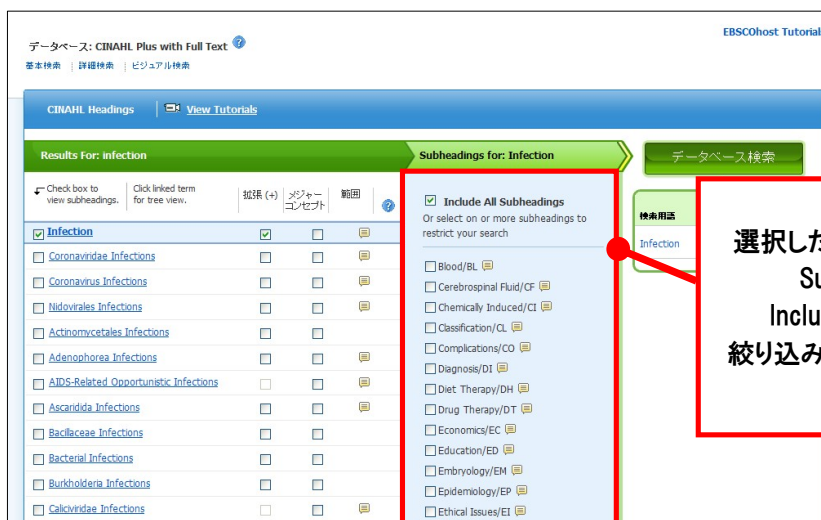

- ② 選択したシソーラス(統制)語で利用可能な Subheadings の確認、および絞込みを同一画面上で行うことが可能になります。(Subheadings の絞込みを行わない場合は、全ての Subheadings が含まれた状態で検索を行います)

Subheadings for:
選択したシソーラス(統制)語で利用可能な Subheadings が表示されます。 Include All Subheadings(全選択)か、絞り込みたい Subheadings を選択(複数可)して下さい。

- ③ 新規、もしくは追加のシソーラス(統制)語を検索する為の“Browse for” ボタンが、画面の底部に移動し、データベースの検索(Search Database)ボタンとの区別がつけ易くなります。